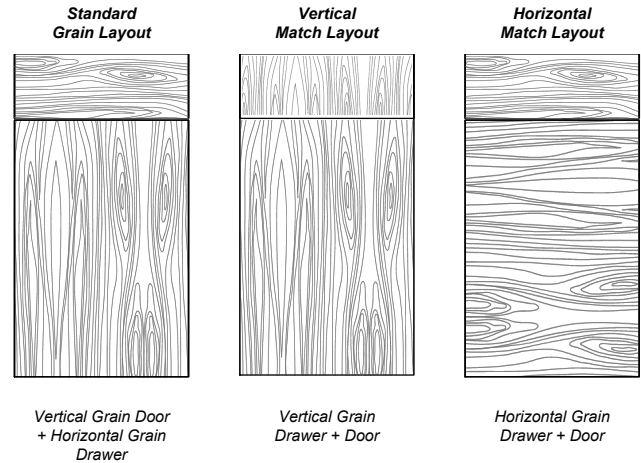

Textured Wood Grain Slab

Notes:

- 3/4" thick with matching edge banding on all four sides.
- Edge banding is 1mm thick.
- Available horizontal or vertical grain. Grain runs longest dimension by default.
- Matching panels available, 3/4", minimum size of 4" x 6", maximum 28" x 96"
- Toe-kick in standard size of 4.5" x 95" (horizontal grain only)
- Available hinge bored for either IKEA or standard hinges, 35mm hole at 1/2" deep
- Thermally Fused Textured Laminate (TFL)

Grain Direction

Grain runs in longest dimension by default.

If your door is wider than it is tall, select horizontal grain to ensure grain consistency.

If you want your drawer face grain direction to match your doors, select vertical grain drawers.