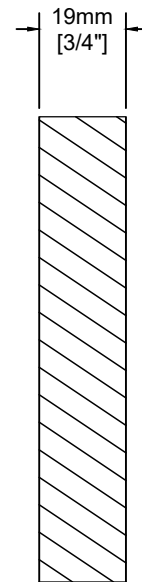

Textured Wood Grain Slab

Notes:

- 3/4" thick with matching edge banding on all four sides.
- Edge banding is 1mm thick.
- Available horizontal or vertical grain. Grain runs longest dimension by default.
- Matching panels available, 3/4", minimum size of 4" x 6", maximum 28" x 96"
- Toe-kick in standard size of 4.5" x 95" (horizontal grain only)
- Available hinge bored for either IKEA or standard hinges, 35mm hole at 1/2" deep
- Thermally Fused Textured Laminate (TFL)

Grain Direction

Grain runs in longest dimension by default.

If your door is wider than it is tall, select horizontal grain to ensure grain consistency.

If you want your drawer face grain direction to match your doors, select vertical grain drawers.