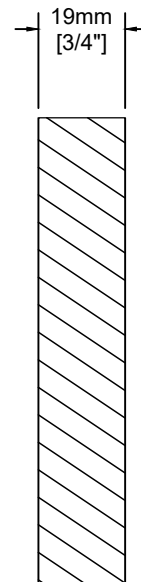

Drawer Detail

5 year limited warranty

nieu

cabinet doors

Like this door? Order online at www.nieucabinetdoors.com