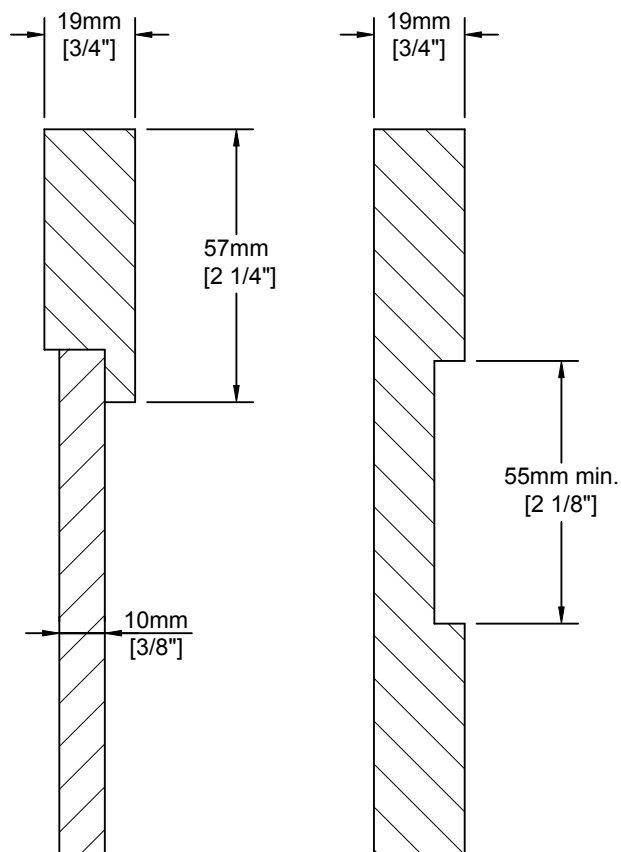

Angela Rose Slim Shaker

Notes:

MDF 2 piece construction. Tight corner, flat insert panel door. Square edge profiles.

Fronts less than 195mm (7 5/8") may have reduced rails and may have a pocketed flat center panel.

Fronts less than 140mm (5 1/2") will be slabs.

Door Detail

Drawer Detail

Mullion Detail:

Glass Frame Options:

nleu

cabinet doors

Like this door? Order online at www.nieucabinetdoors.com