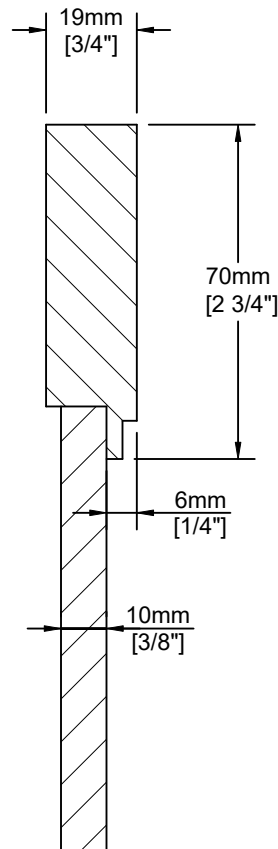

Stepped

Notes:

MDF 2 piece construction. Tight corner, flat insert panel door. Square edge profiles.

Fronts less than 195mm (7 5/8") may have reduced rails and may have a pocketed flat center panel.

Fronts less than 140mm (5 1/2") will be slabs.

Door Detail

Drawer Detail

Mullion Detail:

Glass Frame Options:

nleu
cabinet doors

Like this door? Order online at www.nieucabinetdoors.com