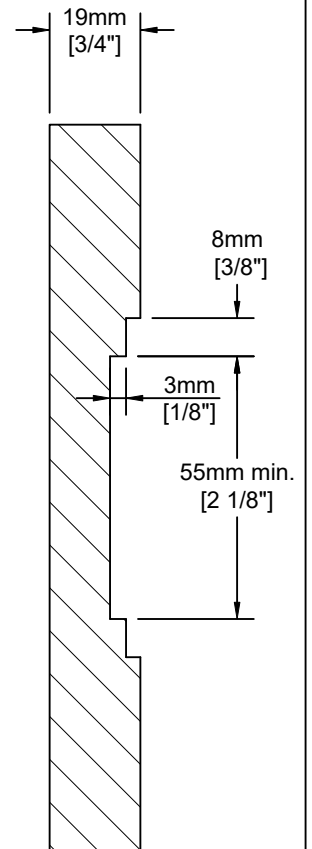

Stepped

Notes:

MDF 2 piece construction. Tight corner, flat insert panel door. Square edge profiles.

Fronts less than 195mm (7 5/8") may have reduced rails and may have a pocketed flat center panel.

Fronts less than 140mm (5 1/2") will be slabs.

Door Detail

Drawer Detail

Mullion Detail:

Glass Frame Options:

nleu
cabinet doors

Like this door? Order online at www.nieucabinetdoors.com