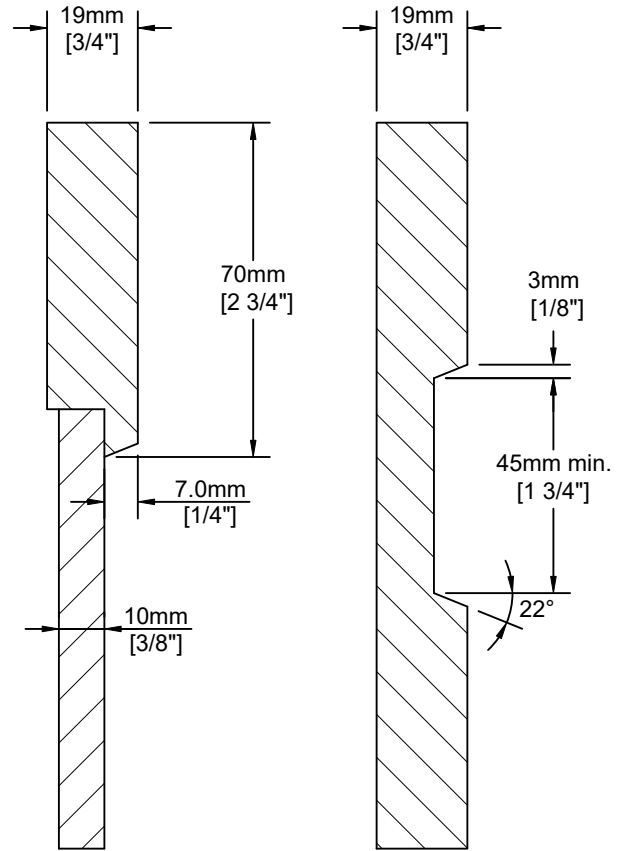

# Shallow

Door Detail

Drawer Detail

### Notes:

MDF 2 piece construction. Square corner, flat insert panel door. 22.5 degree angle on rail inside.

Fronts less than 185mm (7 1/4") may have reduced rails and may have a pocketed flat center panel.

Fronts less than 140mm (5 1/2") will be slabs.