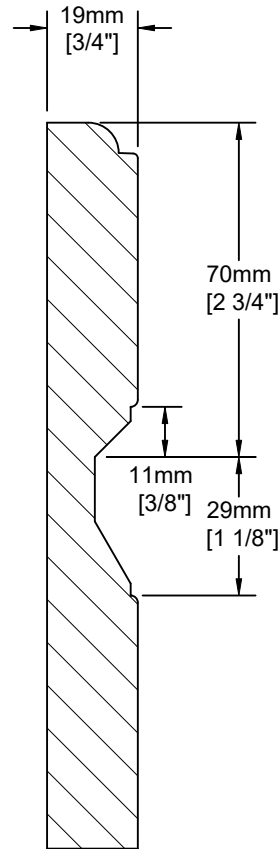

# Raised

Door Detail

Drawer Detail

Mullion Detail:

Glass Frame Options:

**Notes:**

MDF 1 piece construction. Square corner, raised panel door and drawer

Fronts less than 234mm (9 1/4") may have reduced angle on raised panel and may have reduced rails.

Fronts less than 140mm (5 1/2") will be slabs.

**nleu**

cabinet doors

Like this door? Order online at [www.nieucabinetdoors.com](http://www.nieucabinetdoors.com)