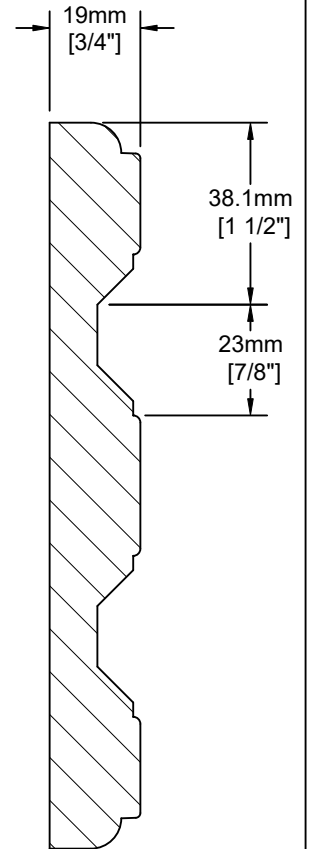

# Raised

Door Detail

Drawer Detail

Mullion Detail:

Glass Frame Options:

**Notes:**

MDF 1 piece construction. Square corner, raised panel door and drawer

Fronts less than 234mm (9 1/4") may have reduced angle on raised panel and may have reduced rails.

Fronts less than 140mm (5 1/2") will be slabs.

**nleu**

cabinet doors

Like this door? Order online at [www.nieucabinetdoors.com](http://www.nieucabinetdoors.com)