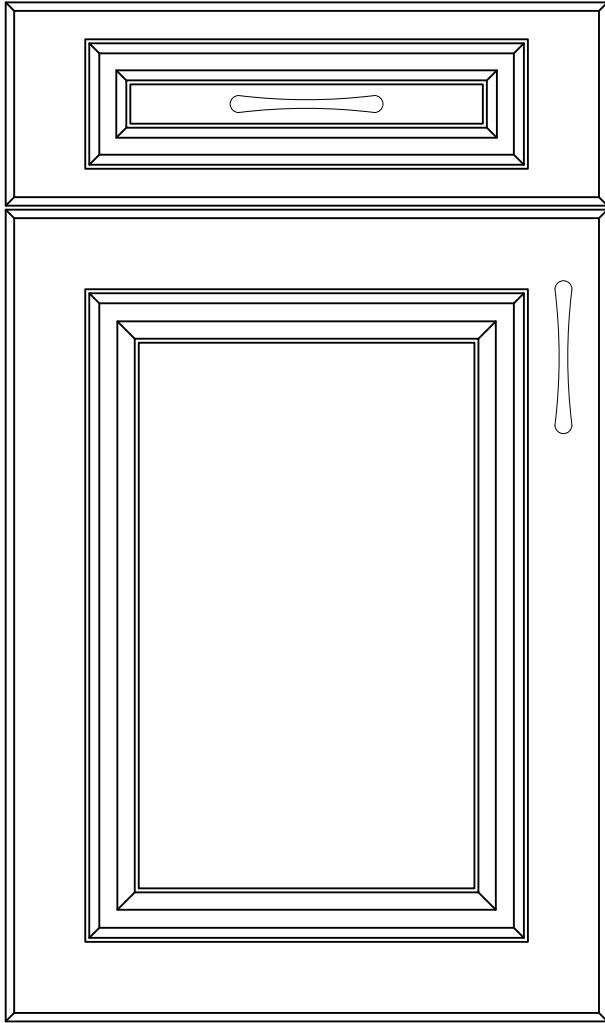

# Raised

Door Detail

Drawer Detail

Mullion Detail:

Glass Frame Options:

**Notes:**

MDF 1 piece construction. Square corner, raised panel door and drawer

Fronts less than 234mm (9 1/4") may have reduced angle on raised panel and may have reduced rails.

Fronts less than 140mm (5 1/2") will be slabs.

**nleu**

cabinet doors

Like this door? Order online at [www.nieucabinetdoors.com](http://www.nieucabinetdoors.com)