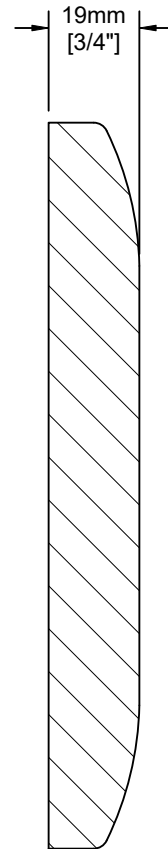

# Pillow

## Notes:

MDF 1 piece construction.  
Soft profiled outside edges; "Pillow".

Slab drawer front with matching outside profile.

Door Detail

Drawer Detail

## Mullion Detail: