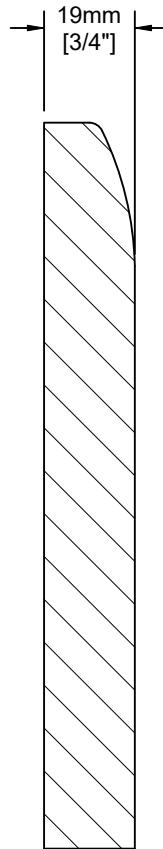

# Pillow

## Notes:

MDF 1 piece construction.  
Soft profiled outside edges; "Pillow".

Slab drawer front with matching outside profile.

Door Detail

Drawer Detail

## Mullion Detail: