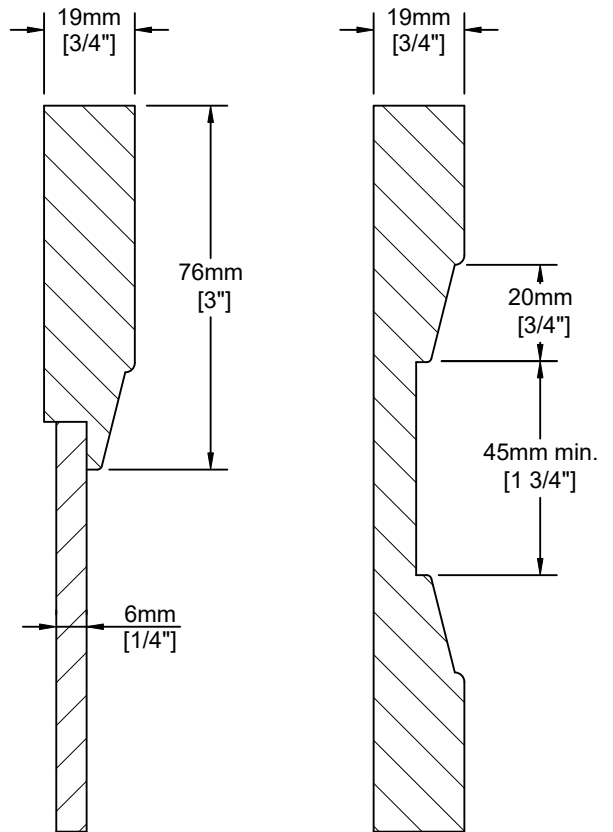

Framed

Notes:

MDF 2 piece construction. Square corner, insert flat panel door with a pocketed drawer front. Steep angle detail on inside of rails.

Fronts less than 197mm (7 3/4") may have reduced rails and may have a pocketed flat center panel.

Fronts less than 140mm (5 1/2") will be slabs.

Door Detail

Drawer Detail

Mullion Detail:

Glass Frame Options:

nleu

cabinet doors

Like this door? Order online at www.nieucabinetdoors.com