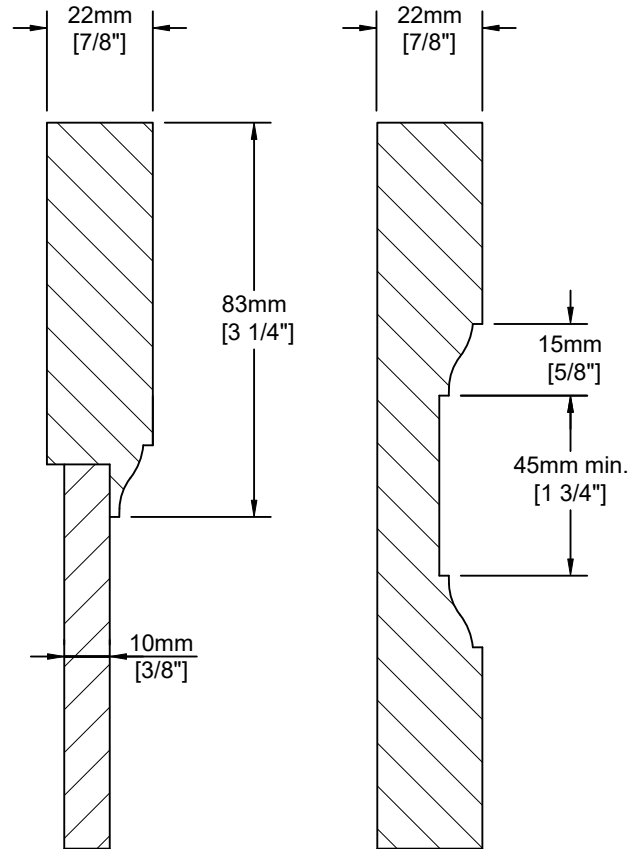

## Notes:

MDF 2 piece construction. Ogee detail on inside of rails. Square ogee corner, insert flat panel door.

Fronts less than 211mm (8 1/4") may have reduced rails and may have a pocketed flat center panel.

Fronts less than 140mm (5 1/2") will be slabs.

Door Detail

Drawer Detail