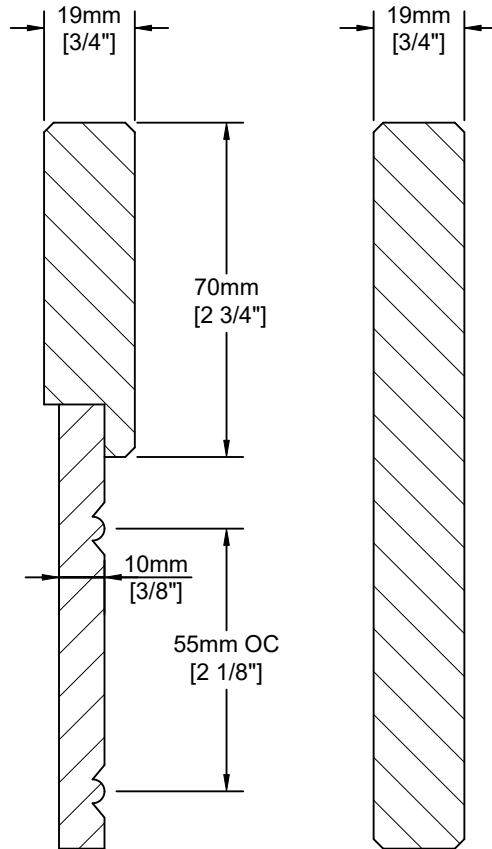

Door Detail

Drawer Detail

Mullion Detail:

Glass Frame Options: