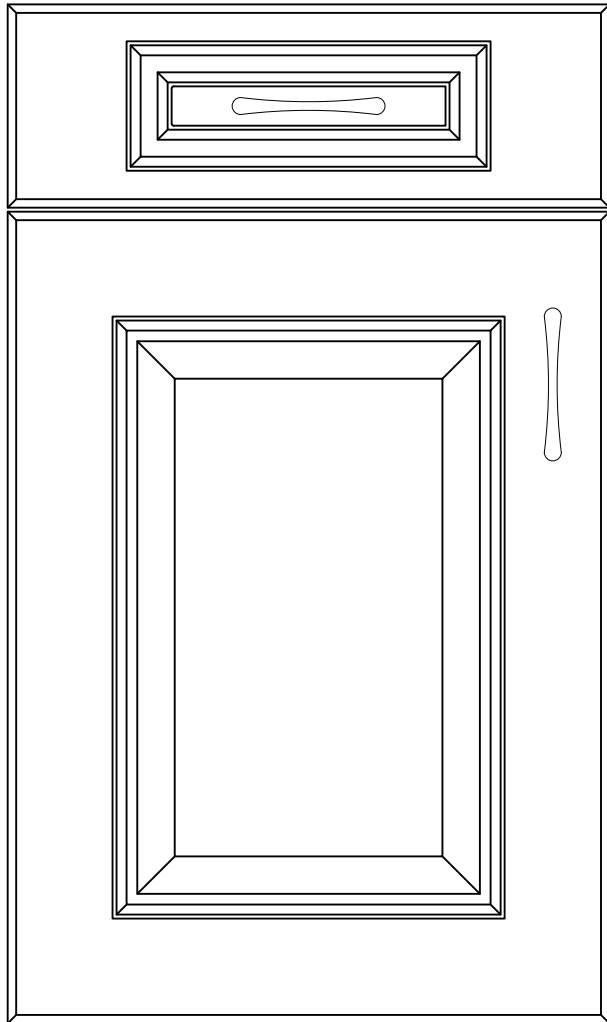

Classic

Notes:

MDF 1 piece construction. Square corner, raised panel door and drawer front. Wide rail design.

Fronts less than 286mm (11 1/4") may have reduced angle on raised panel and may have reduced rails.

Fronts less than 140mm (5 1/2") will be slabs.

Door Detail

Drawer Detail

Mullion Detail:

Glass Frame Options:

nleu
cabinet doors

Like this door? Order online at www.nieucabinetdoors.com