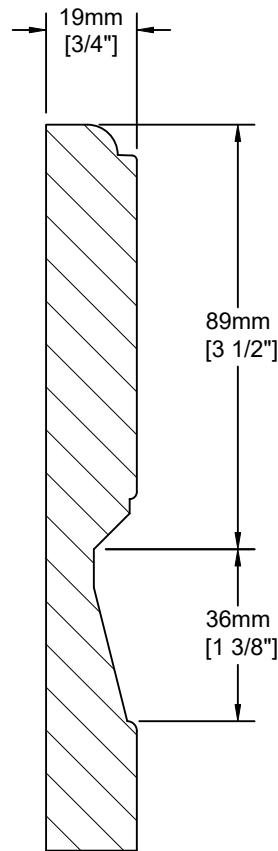

Classic

Notes:

MDF 1 piece construction. Square corner, raised panel door and drawer front. Wide rail design.

Fronts less than 286mm (11 1/4") may have reduced angle on raised panel and may have reduced rails.

Fronts less than 140mm (5 1/2") will be slabs.

Door Detail

Drawer Detail

Mullion Detail:

Glass Frame Options:

nleu
cabinet doors

Like this door? Order online at www.nieucabinetdoors.com