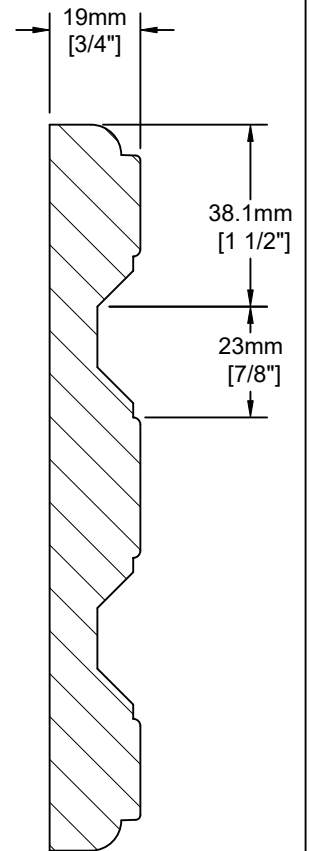

Classic

Notes:

MDF 1 piece construction. Square corner, raised panel door and drawer front. Wide rail design.

Fronts less than 286mm (11 1/4") may have reduced angle on raised panel and may have reduced rails.

Fronts less than 140mm (5 1/2") will be slabs.

Door Detail

Drawer Detail

Mullion Detail:

Glass Frame Options:

nleu
cabinet doors

Like this door? Order online at www.nieucabinetdoors.com