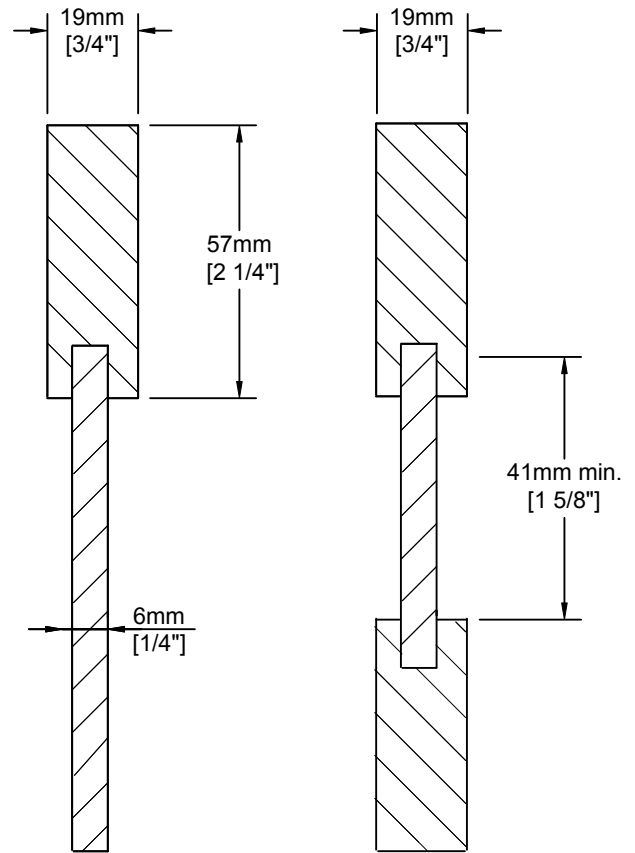

Slim Shaker Wood Grain

Door Detail

Drawer Detail

Notes:

5 piece construction. Thermally Fused Melamine wood grain profile wrapped around rails and stiles.

2 1/4" rails and stiles made from 3/4" thick material. Center panel 1/4" thick.

Fronts less than 195mm (5 7/8") will be edge banded slab fronts.

Maximum size 46" x 94"

Minimum size 5 7/8" x 5 7/8"

5 year limited warranty.

Glass Frame Options:

nleu

cabinet doors

Like this door? Order online at www.nieucabinetdoors.com