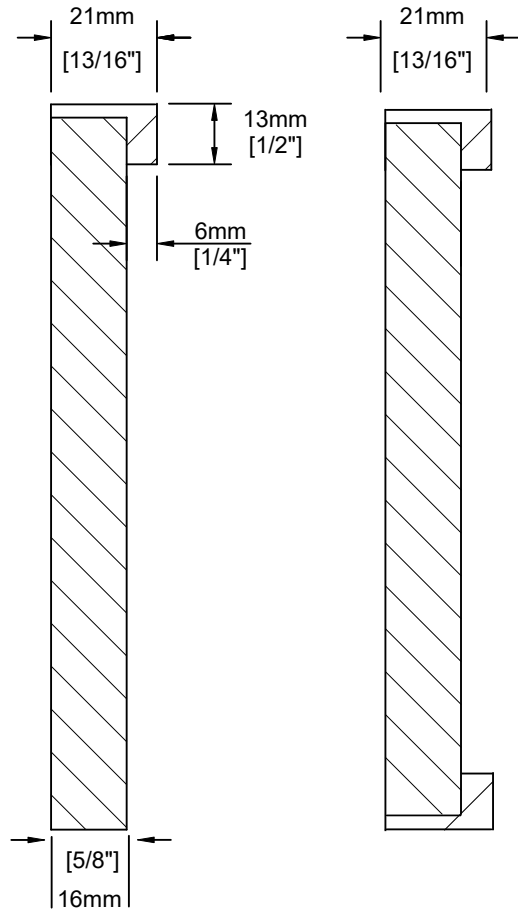

Wood Grain Skinny

Door Detail

Drawer Detail

Notes:

5 piece construction. Thermally Fused Melamine wood grain profile wrapped around rails and stiles.

1/2" wide rails and stiles with a 5/8" thick center panel.

Maximum size 46" x 94"

Minimum size 4" x 6"

5 year limited warranty.

nleu

cabinet doors

Like this door? Order online at www.nieucabinetdoors.com