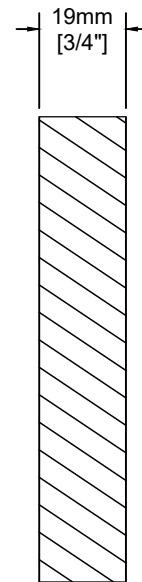

## Notes:

- 3/4" thick with matching edge banding on all four sides.
- Edge banding is 1mm thick.
- Available horizontal or vertical grain. Grain runs longest dimension by default.
- Matching panels available, 3/4", minimum size of 4" x 6", maximum 28" x 96"
- Toe-kick in standard size of 4.5" x 95" (horizontal grain only)
- Available hinge bored for either IKEA or standard hinges, 35mm hole at 1/2" deep
- Thermally Fused Textured Laminate (TFL)

## Grain Direction

Grain runs in longest dimension by default.

If your door is wider than it is tall, select horizontal grain to ensure grain consistency.

If you want your drawer face grain direction to match your doors, select vertical grain drawers.