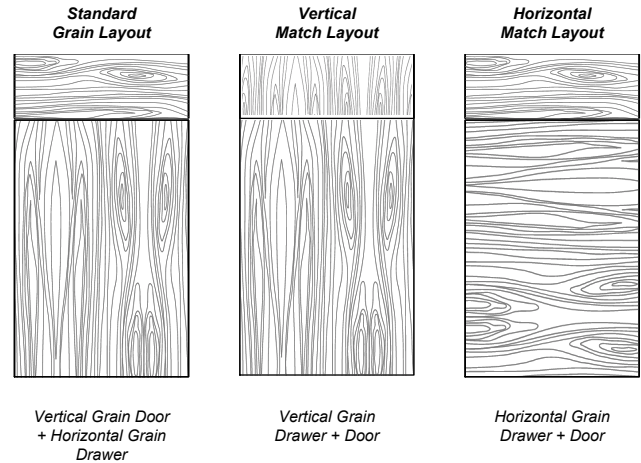

# Textured Wood Grain Slab

## Notes:

- 3/4" thick with matching edge banding on all four sides.
- Edge banding is 1mm thick.
- Available horizontal or vertical grain. Grain runs longest dimension by default.
- Matching panels available, 3/4", minimum size of 4" x 6", maximum 28" x 96"
- Toe-kick in standard size of 4.5" x 95" (horizontal grain only)
- Available hinge bored for either IKEA or standard hinges, 35mm hole at 1/2" deep
- Thermally Fused Textured Laminate (TFL)

## Grain Direction

Grain runs in longest dimension by default.

If your door is wider than it is tall, select horizontal grain to ensure grain consistency.

If you want your drawer face grain direction to match your doors, select vertical grain drawers.