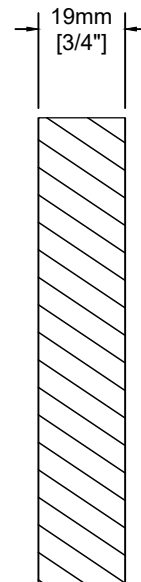

Drawer Detail

3 Year Limited Warranty

nieu

cabinet doors

Like this door? Order online at www.nieucabinetdoors.com