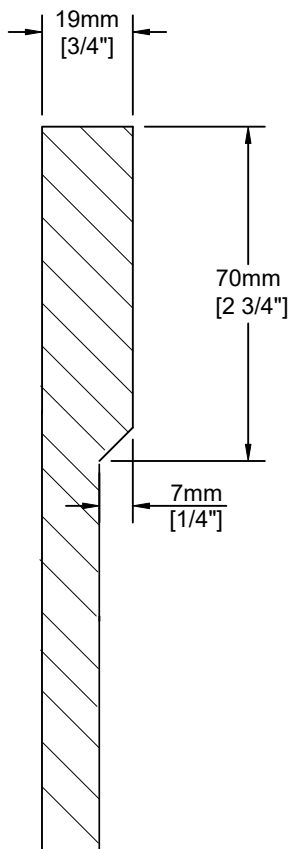

Valu-Line Super Shaker

Notes:

MDF one-piece construction. Square corner, flat insert panel door. 45 degree angle on rail inside.

2 3/4" rails and stiles.

Available painted in standard colors only, no unfinished or custom options.

White melamine back regardless of front color

Door Detail

Drawer Detail

Mullion Detail:

Glass Frame Options:

nleu

cabinet doors

Like this door? Order online at www.nieucabinetdoors.com