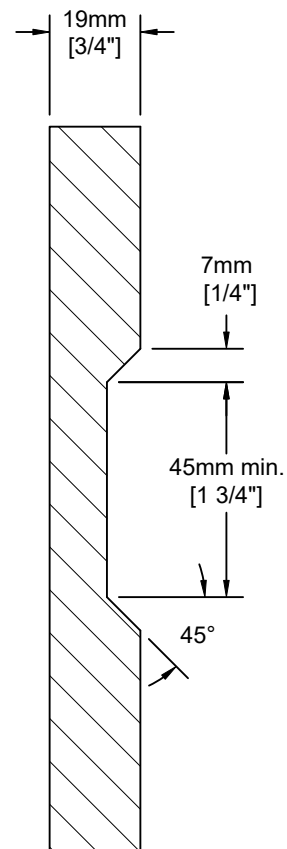

Valu-Line Super Shaker

Notes:

MDF one-piece construction. Square corner, flat insert panel door. 45 degree angle on rail inside.

2 3/4" rails and stiles.

Available painted in standard colors only, no unfinished or custom options.

White melamine back regardless of front color

Door Detail

Drawer Detail

Mullion Detail:

Glass Frame Options:

nleu

cabinet doors

Like this door? Order online at www.nieucabinetdoors.com