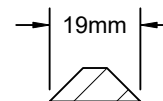

White melamine back regardless of front color

Door Detail

Drawer Detail

Mullion Detail:

Glass Frame Options:

nleu

cabinet doors

Like this door? Order online at www.nieucabinetdoors.com