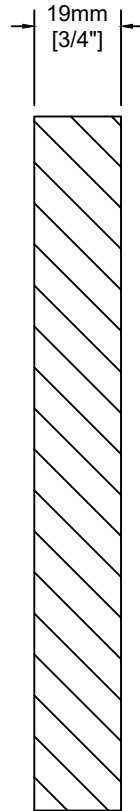

Valu-Line Slab

Notes:

- 3/4" thick with matching edge banding on all four sides.
- Edge banding is 1mm thick.
- Matching panels available, 3/4", minimum size of 4" x 6", maximum 28" x 96"
- Available hinge bored for either IKEA or standard hinges, 35mm hole at 1/2" deep
- Thermally Fused Textured Laminate (TFL)

Door Detail

Drawer Detail

Glass Frame Options:

3 Year Limited Warranty

nieu

cabinet doors

Like this door? Order online at www.nieucabinetdoors.com