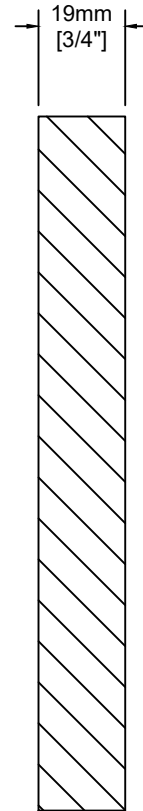

Valu-Line Slab

Notes:

- 3/4" thick with matching edge banding on all four sides.
- Edge banding is 1mm thick.
- Matching panels available, 3/4", minimum size of 4" x 6", maximum 28" x 96"
- Available hinge bored for either IKEA or standard hinges, 35mm hole at 1/2" deep
- Thermally Fused Textured Laminate (TFL)

Door Detail

Drawer Detail

Glass Frame Options:

3 Year Limited Warranty

nieu

cabinet doors

Like this door? Order online at www.nieucabinetdoors.com