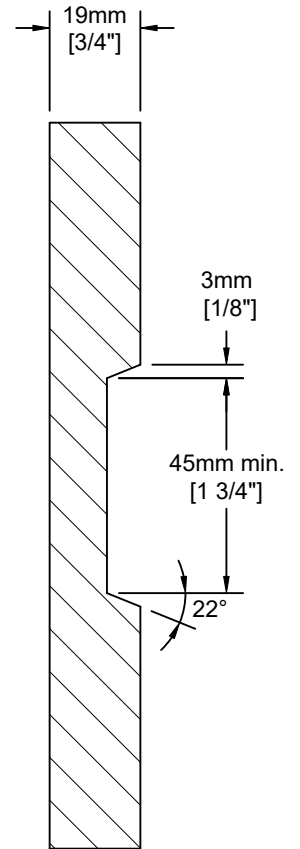

Valu-Line Shallow Shaker

Notes:

MDF one-piece construction. Square corner, flat insert panel door. 22.5 degree angle on rail inside.

2 3/4" rails and stiles.

Available painted in standard colors only, no unfinished or custom options.

White melamine back regardless of front color

Door Detail

Drawer Detail

Mullion Detail:

Glass Frame Options:

nleu

cabinet doors

Like this door? Order online at www.nieucabinetdoors.com