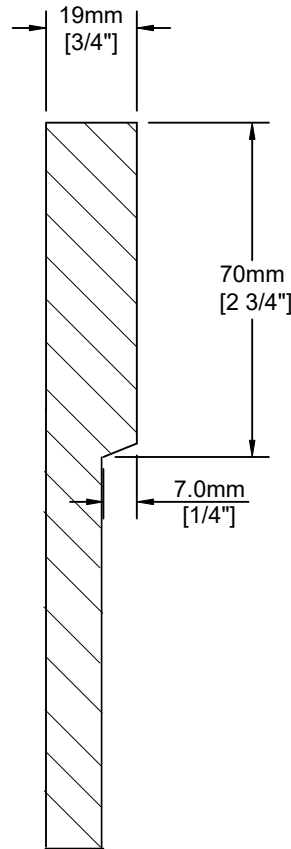

Valu-Line Shallow Shaker

Notes:

MDF one-piece construction. Square corner, flat insert panel door. 22.5 degree angle on rail inside.

2 3/4" rails and stiles.

Available painted in standard colors only, no unfinished or custom options.

White melamine back regardless of front color

Door Detail

Drawer Detail

Mullion Detail:

Glass Frame Options:

nleu

cabinet doors

Like this door? Order online at www.nieucabinetdoors.com