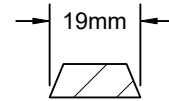

White melamine back regardless of front color

Door Detail

Drawer Detail

Mullion Detail:

Glass Frame Options:

nleu

cabinet doors

Like this door? Order online at www.nieucabinetdoors.com