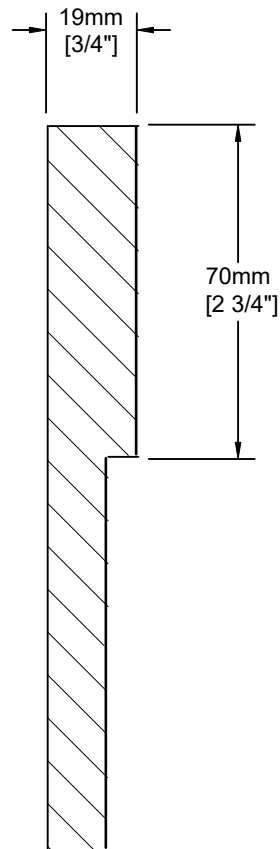

Valu-Line Shaker

Notes:

MDF one-piece construction. Square edge profiles.

2 3/4" rails and stiles.

Available painted in standard colors only, no unfinished or custom options.

White melamine back regardless of front color.

Door Detail

Drawer Detail

Mullion Detail:

Glass Frame Options:

nleu
cabinet doors

Like this door? Order online at www.nieucabinetdoors.com