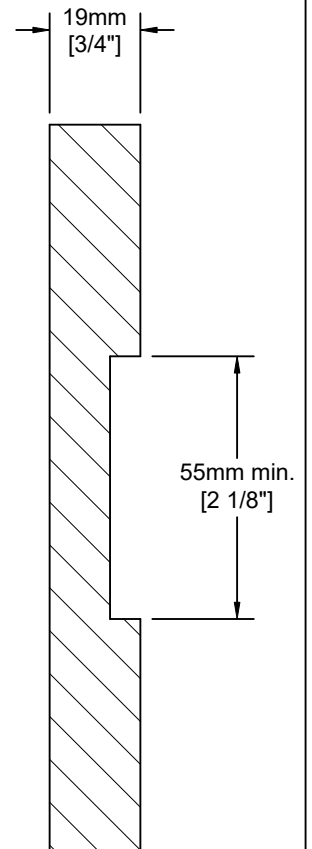

Drawer Detail