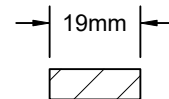

Mullion Detail: