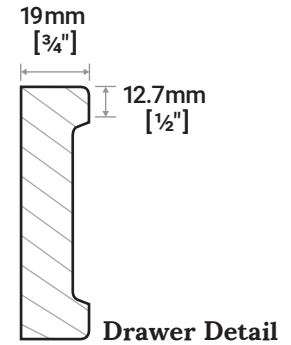

Supermatte Ridge Shaker

Drawer Detail

Door Detail

NOTE:

- MDF one-piece construction.
- Supermatte Laminate on Carb II compliant recycled MDF.
- 3/4" thickness inclusive of 1/8" thick raised moulding.
- Matching back except Roja Color.
- Glass door options are shaker style, with 2 1/4" rails and stiles.