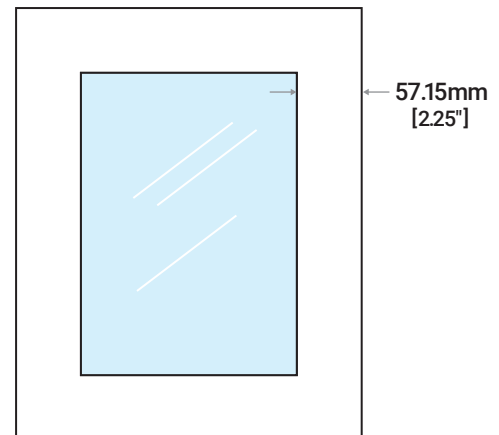

Supermatte Ridge Shaker

Drawer Detail

Door Detail

NOTE:

- MDF one-piece construction.
- Supermatte Laminate on Carb II compliant recycled MDF.
- 3/4" thickness inclusive of 1/8" thick raised moulding.
- Matching back except Roja Color.
- Glass door options are shaker style, with 2 1/4" rails and stiles.