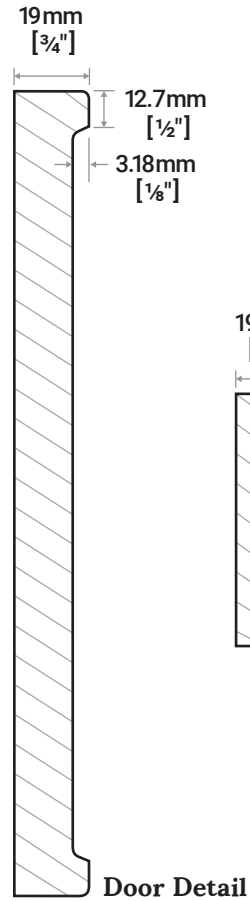

Supermatte Ridge Shaker

Drawer Detail

Door Detail

NOTE:

- MDF one-piece construction.
- Supermatte Laminate on Carb II compliant recycled MDF.
- 3/4" thickness inclusive of 1/8" thick raised moulding.
- Matching back except Roja Color.
- Glass door options are shaker style, with 2 1/4" rails and stiles.