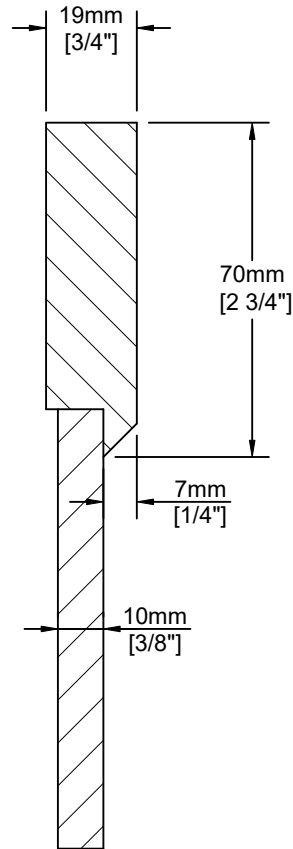

Super Shaker

Notes:

MDF 2 piece construction. Square corner, flat insert panel door. 45 degree angle on rail inside.

Fronts less than 185mm (7 1/4") may have reduced rails and may have a pocketed flat center panel.

Fronts less than 140mm (5 1/2") will be slabs.

Door Detail

Drawer Detail

Mullion Detail:

Glass Frame Options:

nleu

cabinet doors

Like this door? Order online at www.nieucabinetdoors.com