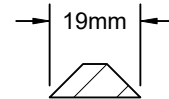

Super Shaker

Notes:

MDF 2 piece construction. Square corner, flat insert panel door. 45 degree angle on rail inside.

Fronts less than 185mm (7 1/4") may have reduced rails and may have a pocketed flat center panel.

Fronts less than 140mm (5 1/2") will be slabs.

Door Detail

Drawer Detail

Mullion Detail:

Glass Frame Options:

nleu

cabinet doors

Like this door? Order online at www.nieucabinetdoors.com