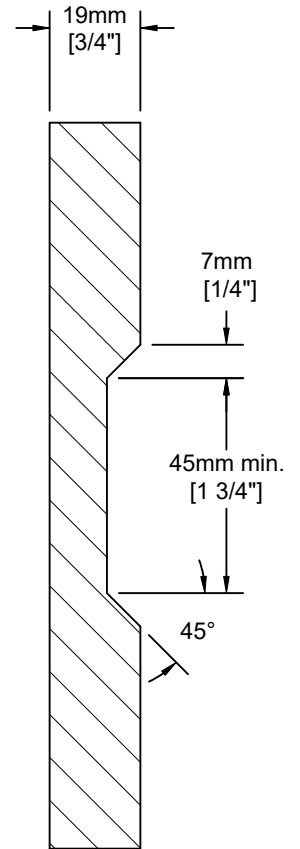

Super Shaker

Notes:

MDF 2 piece construction. Square corner, flat insert panel door. 45 degree angle on rail inside.

Fronts less than 185mm (7 1/4") may have reduced rails and may have a pocketed flat center panel.

Fronts less than 140mm (5 1/2") will be slabs.

Door Detail

Drawer Detail

Mullion Detail:

Glass Frame Options:

nleu

cabinet doors

Like this door? Order online at www.nieucabinetdoors.com