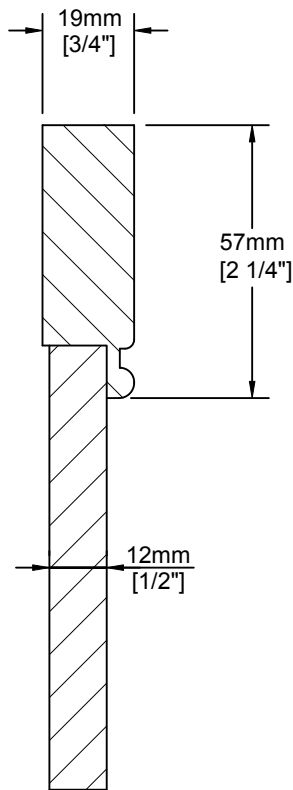

Slim Shaker Detail

Notes:

MDF 2 piece construction. Tight corner, insert flat panel door. Bead detail on inside of rails.

Fronts less than 195mm (7 5/8") may have reduced rails and may have a pocketed flat center panel.

Fronts less than 140mm (5 1/2") will be slabs.

Door Detail

Drawer Detail

Mullion Detail:

Glass Frame Options:

nieu
cabinet doors

Like this door? Order online at www.nieucabinetdoors.com