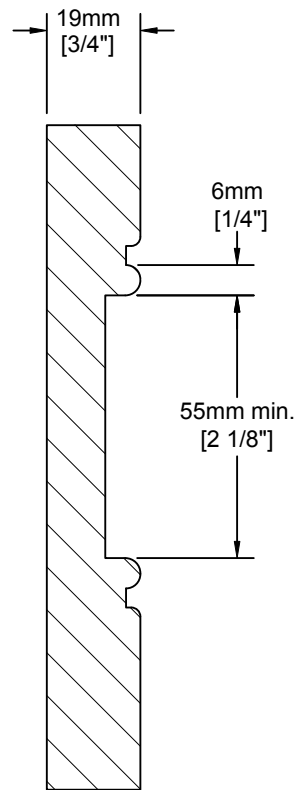

Slim Shaker Detail

Notes:

MDF 2 piece construction. Tight corner, insert flat panel door. Bead detail on inside of rails.

Fronts less than 195mm (7 5/8") may have reduced rails and may have a pocketed flat center panel.

Fronts less than 140mm (5 1/2") will be slabs.

Door Detail

Drawer Detail

Mullion Detail:

Glass Frame Options:

nieu
cabinet doors

Like this door? Order online at www.nieucabinetdoors.com