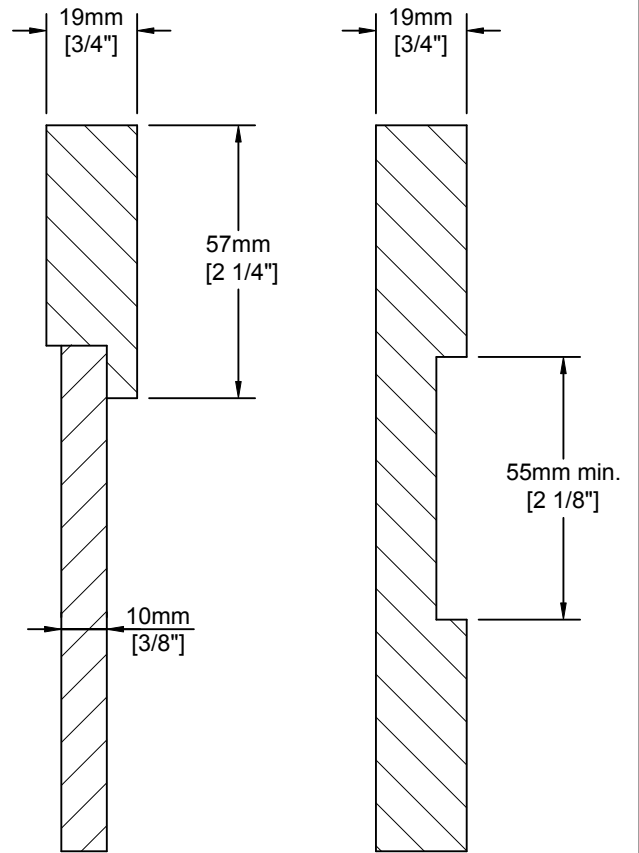

Slim Shaker

Notes:

MDF 2 piece construction. Tight corner, flat insert panel door. Square edge profiles.

Fronts less than 195mm (7 5/8") may have reduced rails and may have a pocketed flat center panel.

Fronts less than 140mm (5 1/2") will be slabs.