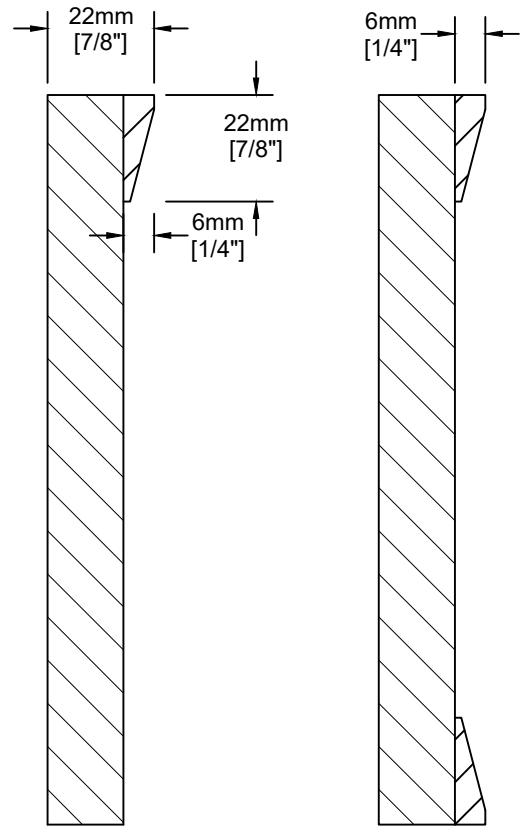

Skinny Frame

Notes:

MDF 2 piece construction. Applied beveled frame molding on outside of door.

Door Detail

Drawer Detail

Glass Frame Options:

nleu

cabinet doors