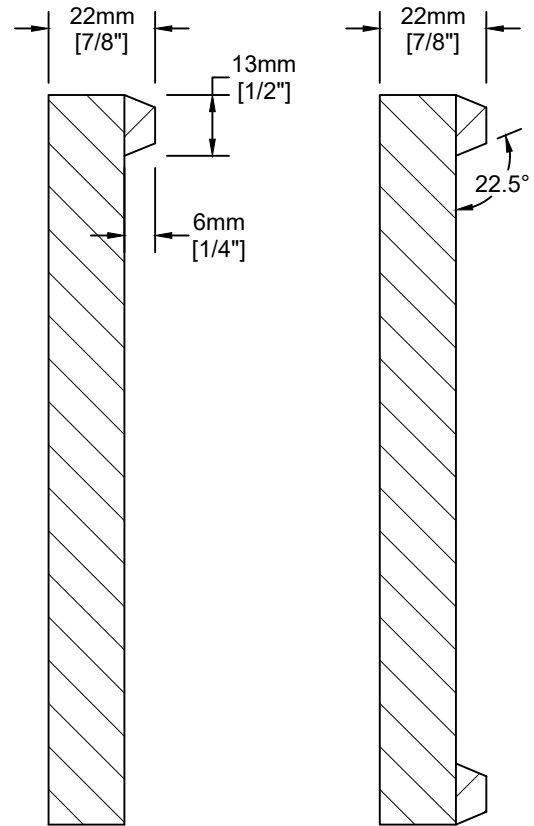

# Skinny Bevel

Door Detail

Drawer Detail

## Notes:

MDF 2 piece construction. Small applied molding ring on outside of door with 22.5 degree beveled profile on inside and outside edge of molding.