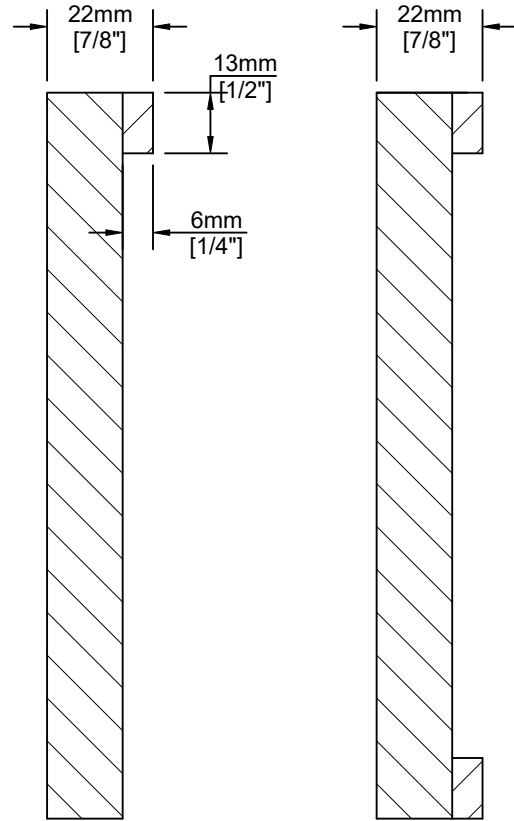

Skinny

Door Detail

Drawer Detail

Notes:

MDF 2 piece construction. Small applied square moulding ring on outside of door.

Glass Frame Options:

nleu

cabinet doors