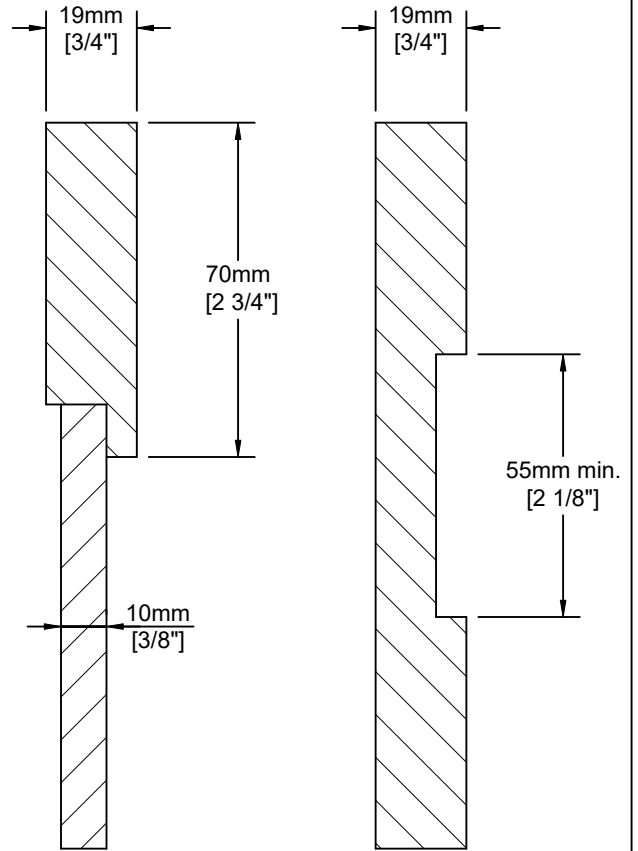

# Shaker

Door Detail

Drawer Detail

### Notes:

MDF 2 piece construction. Tight corner, flat insert panel door. Square edge profiles.

Fronts less than 195mm (7 5/8") may have reduced rails and may have a pocketed flat center panel.

Fronts less than 140mm (5 1/2") will be slabs.