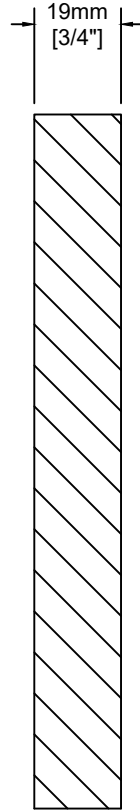

Scandia

Notes:

MDF 1 piece construction. Square edge profiles.

Door Detail

Drawer Detail

Mullion Detail:

Glass Frame Options:

nieu

cabinet doors

Like this door? Order online at www.nieucabinetdoors.com