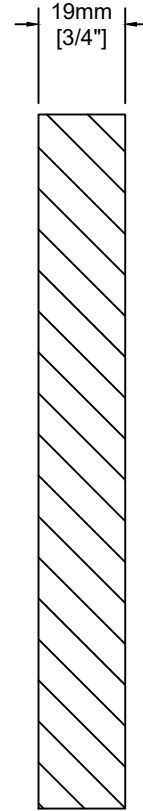

Scandia

Notes:

MDF 1 piece construction. Square edge profiles.

Door Detail

Drawer Detail

Mullion Detail:

Glass Frame Options:

nieu

cabinet doors

Like this door? Order online at www.nieucabinetdoors.com