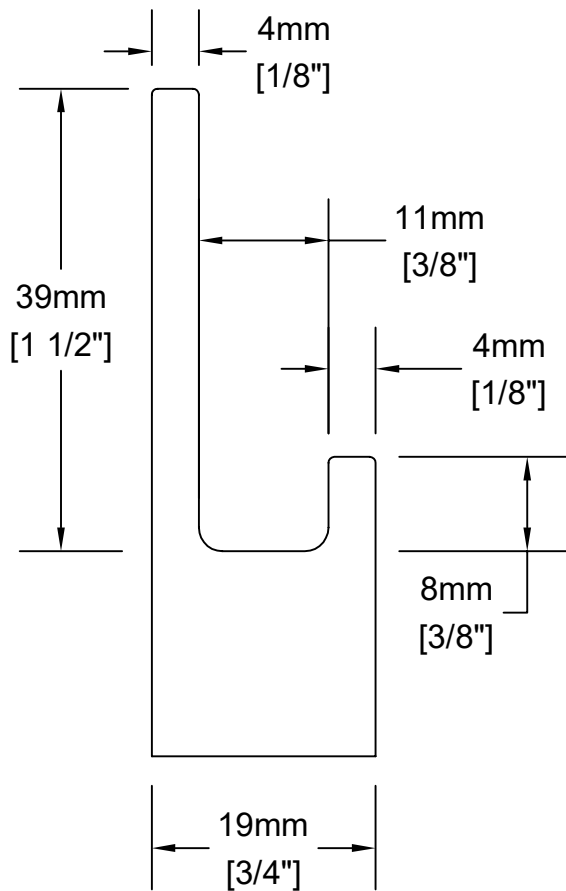

J-Pull Handle

Continuous

Centre

Corner

Cross Section

Notes

J-Pull edge available on painted slab doors only.

Not available on Wood Grain products.