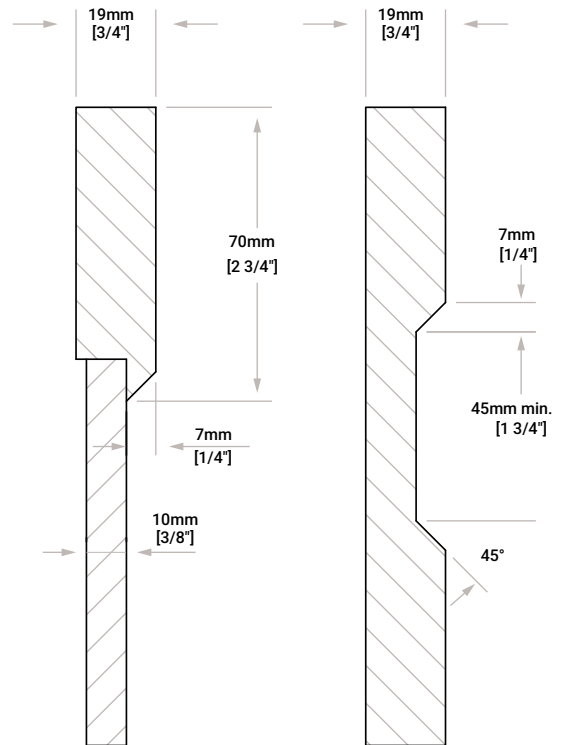

Super Shaker

Door Detail

Drawer Detail

Mullion Detail:

Glass Frame Options:

NOTE:

- MDF 2 piece construction. Square corner, flat insert panel door. 45 degree angle on rail inside.
- Fronts less than 185mm (7 1/4") may have reduced rails and may have a pocketed flat center panel.
- Fronts less than 140mm (5 1/2") will be slabs.