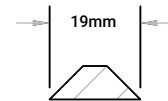

Super Shaker

Door Detail

Drawer Detail

Mullion Detail:

Glass Frame Options:

NOTE:

- MDF 2 piece construction. Square corner, flat insert panel door. 45 degree angle on rail inside.
- Fronts less than 185mm (7 1/4") may have reduced rails and may have a pocketed flat center panel.
- Fronts less than 140mm (5 1/2") will be slabs.