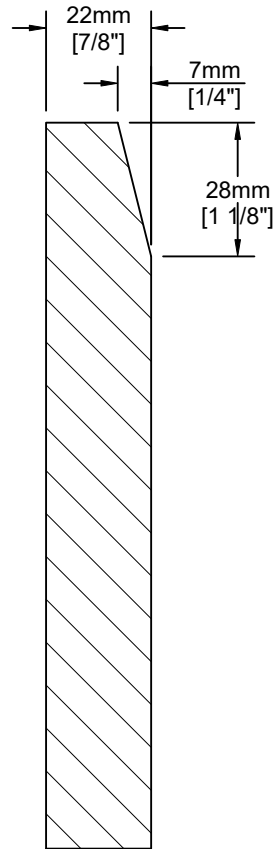

# Flat Top

## Notes:

MDF 1 piece construction.  
Chamfered profiled outside edges.

Slab drawer front with matching outside profile.

Door Detail

Drawer Detail