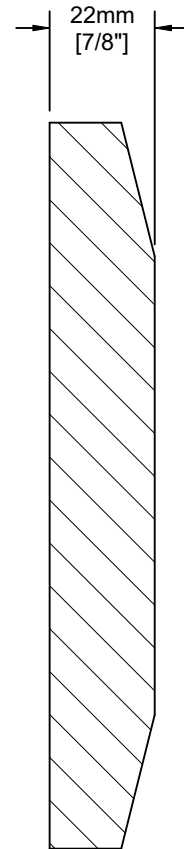

# Flat Top

## Notes:

MDF 1 piece construction.  
Chamfered profiled outside edges.

Slab drawer front with matching outside profile.

Door Detail

Drawer Detail

## Mullion Detail: