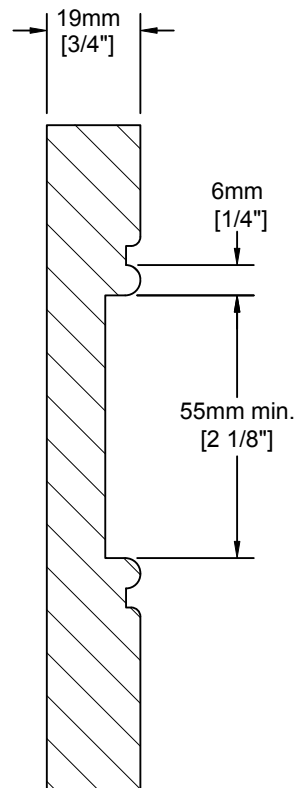

Angela Rose Slim Shaker Detail

Notes:

MDF 2 piece construction. Tight corner, insert flat panel door. Bead detail on inside of rails.

Fronts less than 195mm (7 5/8") may have reduced rails and may have a pocketed flat center panel.

Fronts less than 140mm (5 1/2") will be slabs.

Door Detail

Drawer Detail

Mullion Detail:

Glass Frame Options:

nieu
cabinet doors

Like this door? Order online at www.nieucabinetdoors.com