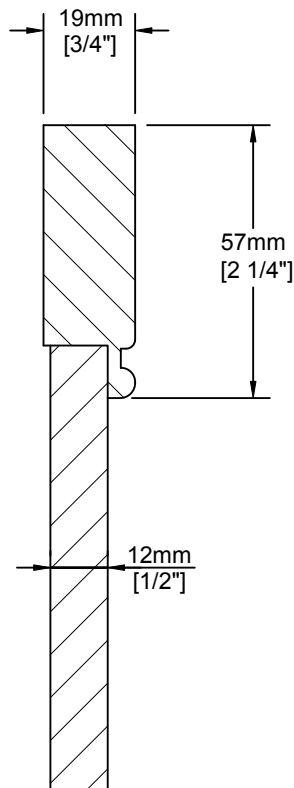

Angela Rose Slim Shaker Detail

Notes:

MDF 2 piece construction. Tight corner, insert flat panel door. Bead detail on inside of rails.

Fronts less than 195mm (7 5/8") may have reduced rails and may have a pocketed flat center panel.

Fronts less than 140mm (5 1/2") will be slabs.

Door Detail

Drawer Detail

Mullion Detail:

Glass Frame Options:

nieu
cabinet doors

Like this door? Order online at www.nieucabinetdoors.com