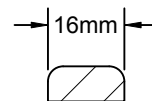

Angela Rose Slim Shaker Detail

Notes:

MDF 2 piece construction. Tight corner, insert flat panel door. Bead detail on inside of rails.

Fronts less than 195mm (7 5/8") may have reduced rails and may have a pocketed flat center panel.

Fronts less than 140mm (5 1/2") will be slabs.

Door Detail

Drawer Detail

Mullion Detail:

Glass Frame Options:

nieu
cabinet doors

Like this door? Order online at www.nieucabinetdoors.com